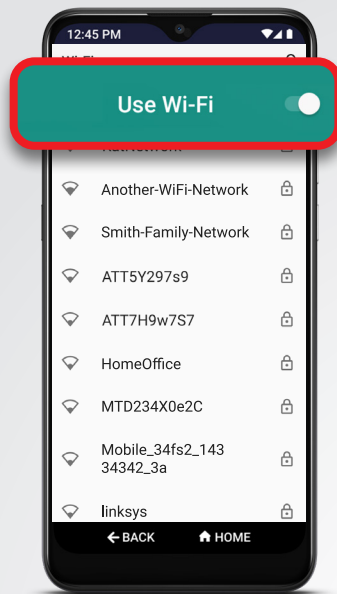

Getting Started

How to Connect to Wi-Fi (cont.)

1. **4** TAP the **Use Wi-Fi** switch to turn on Wi-Fi.