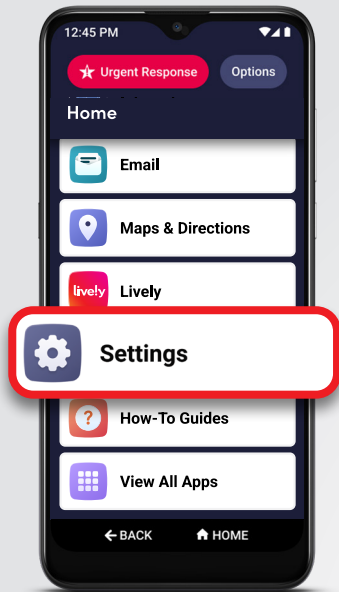

## Getting Started

# How to Connect to Wi-Fi

- 1 On the Home screen, DRAG to scroll down, and TAP **Settings**.

- 2 TAP **Internet & Devices**.

- 3 TAP **Wi-Fi**.