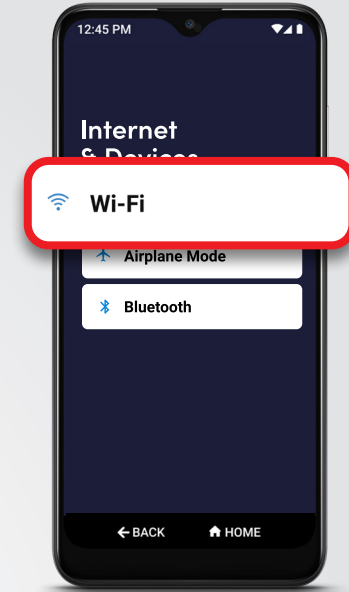

# How to Connect to Wi-Fi

- 1 On the Home screen, DRAG to scroll down, and TAP **Settings**.

- 2 TAP **Internet & Devices**.

- 3 TAP **Wi-Fi**.