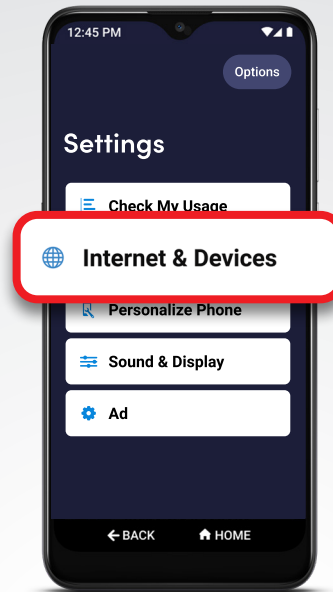

## Getting Started

# How to Connect to Wi-Fi

- 1 On the Home screen, DRAG to scroll down, and TAP **Settings**.

- 2 TAP **Internet & Devices**.

- 3 TAP **Wi-Fi**.