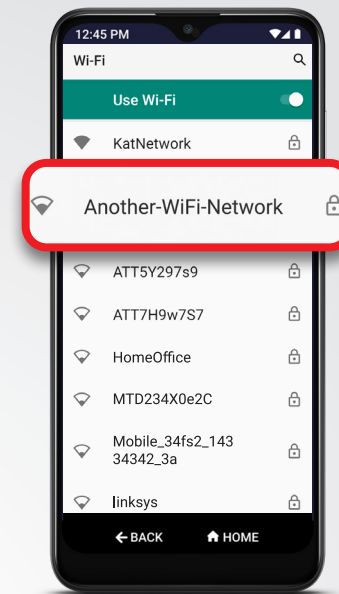

1. **5** TAP your network name from the list, enter your password and TAP **Connect**.

Use the inside cover of your user guide to take note of your Wi-Fi settings for future reference.