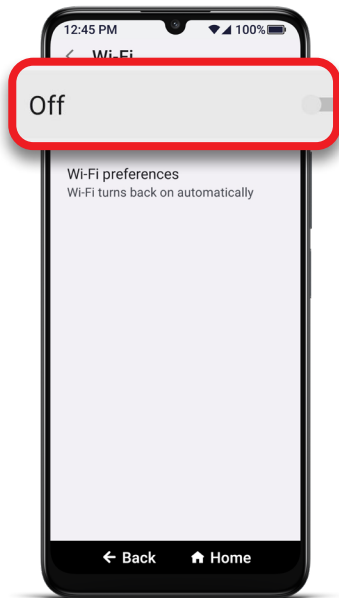

Getting Started

How to Connect to Wi-Fi

- 1 On the Home screen, DRAG to scroll down, and TAP **Settings**.

- 2 TAP **Wi-Fi & Bluetooth**.

- 3 TAP **Wi-Fi**.

Getting Started

How to Connect to Wi-Fi

4 TAP the **On** switch to turn on Wi-Fi.

5 TAP your network name from the list.

6 Enter your password and TAP **Connect**.