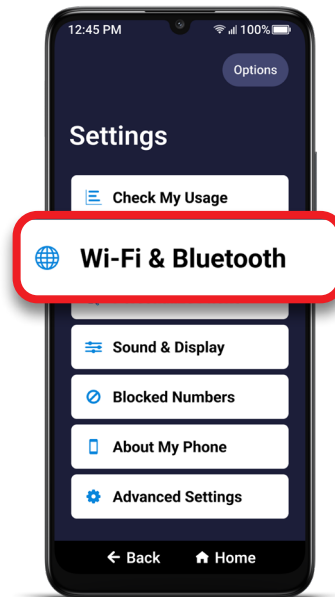

Getting Started

How to Connect to Wi-Fi

- 1 On the Home screen, DRAG to scroll down, and TAP **Settings**.

- 2 TAP **Wi-Fi & Bluetooth**.

- 3 TAP **Wi-Fi**.

Getting Started

How to Connect to Wi-Fi

4 TAP the **On** switch to turn on Wi-Fi.

5 TAP your network name from the list.

6 Enter your password and TAP **Connect**.