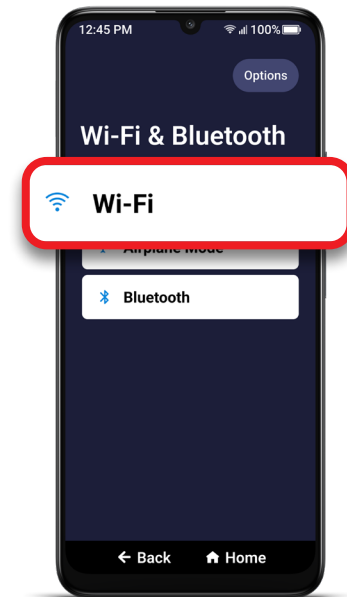

Getting Started

How to Connect to Wi-Fi

- 1 On the Home screen, DRAG to scroll down, and TAP **Settings**.

- 2 TAP **Wi-Fi & Bluetooth**.

- 3 TAP **Wi-Fi**.

Getting Started

How to Connect to Wi-Fi

4 TAP the **On** switch to turn on Wi-Fi.

5 TAP your network name from the list.

6 Enter your password and TAP **Connect**.