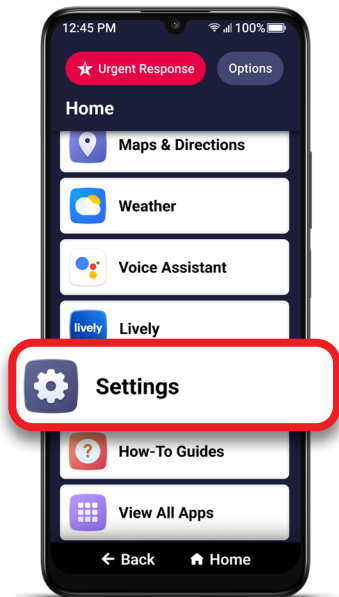

Getting Started

How to Connect to Wi-Fi

- 1 On the Home screen, DRAG to scroll down, and TAP **Settings**.

- 2 TAP **Wi-Fi & Bluetooth**.

- 3 TAP **Wi-Fi**.

Getting Started

How to Connect to Wi-Fi

4 TAP the **On** switch to turn on Wi-Fi.

5 TAP your network name from the list.

6 Enter your password and TAP **Connect**.