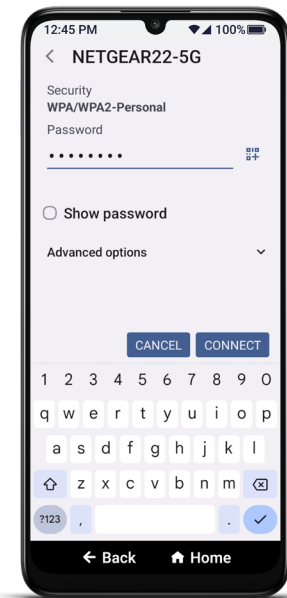

Getting Started

How to Connect to Wi-Fi

- 1 On the Home screen, DRAG to scroll down, and TAP **Settings**.

- 2 TAP **Wi-Fi & Bluetooth**.

- 3 TAP **Wi-Fi**.

Getting Started

How to Connect to Wi-Fi

4 TAP the **On** switch to turn on Wi-Fi.

5 TAP your network name from the list.

6 Enter your password and TAP **Connect**.