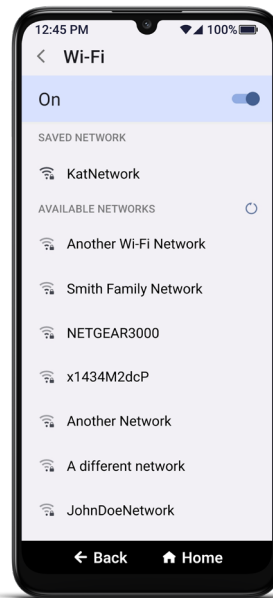

Getting Started

How to Connect to Wi-Fi

- 1 On the Home screen, DRAG to scroll down, and TAP **Settings**.

- 2 TAP **Wi-Fi & Bluetooth**.

- 3 TAP **Wi-Fi**.

Getting Started

How to Connect to Wi-Fi

4 TAP the **On** switch to turn on Wi-Fi.

5 TAP your network name from the list.

6 Enter your password and TAP **Connect**.